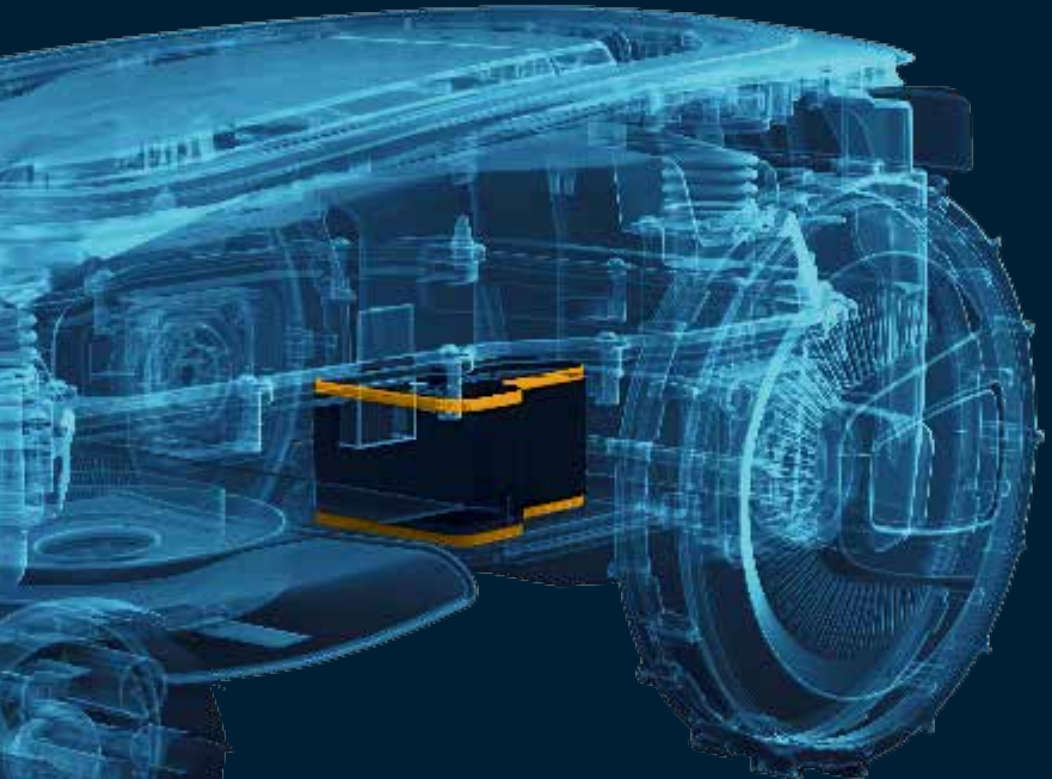

ePower battery
on STIGA robot mowers
With STIGA ePower battery at their
heart, STIGA robot mowers can
nurture a healthy lawn in as little
as 2 cutting sessions a day.

Their ePower battery is built on
premium lithium ion, reliable and
durable. So, even after 1,500 charging
cycles – equivalent to around 4 years
of use – the battery still operates
at over 80% capacity*.

*in our ePower Lithium-Ion batteries,
chemistry has high health standards.
Operating at 80% capacity after around
4 years of use, means to operate at full
strength, as if the battery was nearly new.
Taking good care of the battery is important
to make it last for longer, remember to take
your robot to a dry, warm place
during winter.