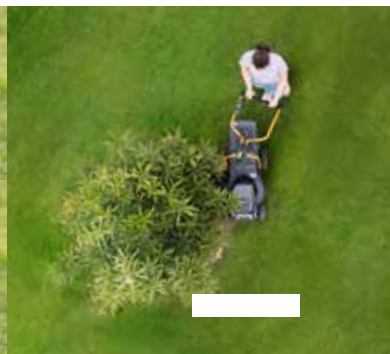

Our selection

	Collector 548e S Kit	Combi 340e Kit
Level	Experience	Essential
Series	5	3
POWER		
Battery capacity	48V 2 x 4Ah	48V 4Ah
DRIVING		
Driving	Self-propelled	Push
MOWING		
Cutting width	46 cm	38 cm
Cutting method	Collecting, Rear discharge	Collecting, Mulching, Rear discharge
Maximum working area	550 m²	350 m²
Cutting height range	22 - 80 mm	25 - 75 mm
Collector capacity	60 L	40 L
Deck material	Steel	Polypropylene / ABS
COMFORT		
Handlebar type	Fulcrum + soft grip	Flat with cam locks and comfort switch + soft grip
Adjustable handlebar	Yes	Yes
Foldable handlebar	Yes	Yes
Product weight	29 kg	14 kg