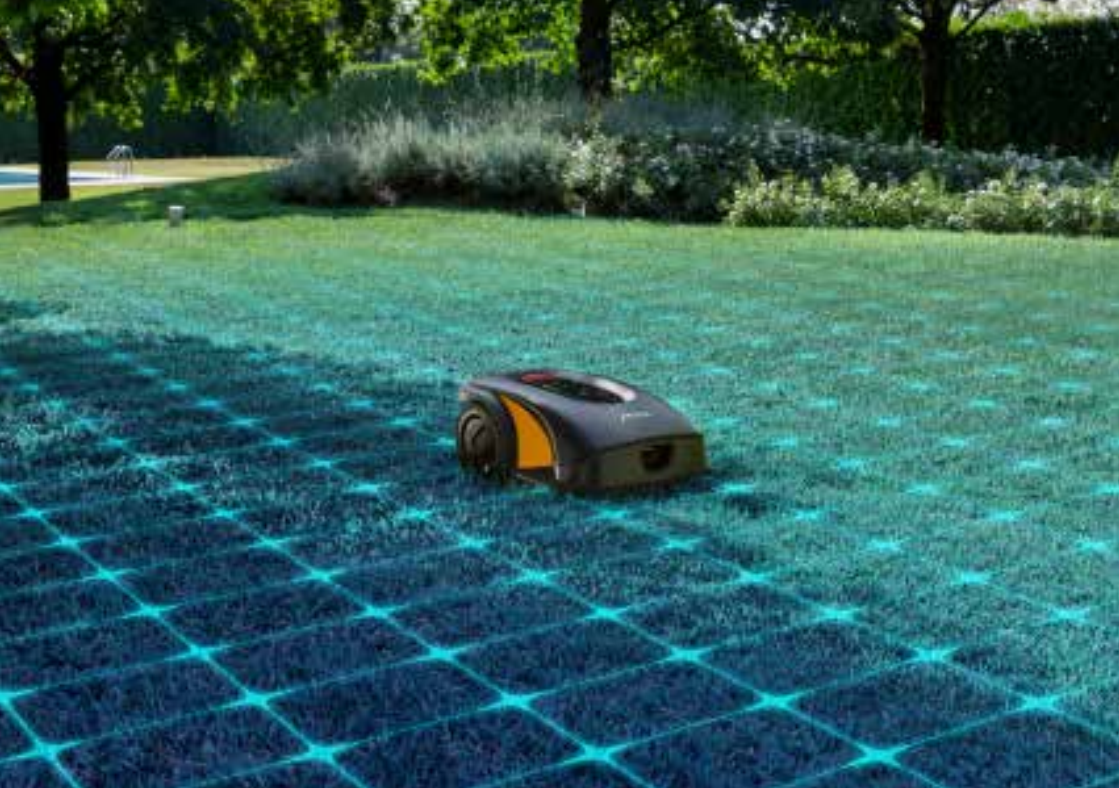

Reliable

The patented, integrated ePower batteries at their heart ensure reliability and durability. Even after 4 years of use the battery still operates at over 80% of its capacity.

Efficient

4 to 6 pivoting carbon steel razor blades guarantee optimum cutting performance. Everything, from the rotation speed to the blades' material, has been studied to enhance mowing performance and nurture lawn health.

Sustainable

The 100% recyclable packaging, together with low footprint impact materials, points out the attention of STIGA towards people, nature and the whole environment.

Innovative AGS

The innovative, patented STIGA AGS technology makes our new autonomous robot mower predictive, as it would literally look into the future.

AGS | Active
Guidance
System

Intelligent garden care. Cable-free.

Navigates without needing a wire.
Virtual installation is done via App.

Fully adaptable perimeter
The working perimeter can always be adjusted to the way your garden changes (or you want to change it).

Intelligent mowing plan
It plans ahead to always mow with a strong signal. Thanks to active garden mapping and unique, patented STIGA AGS technology.

Mowing efficiency by systematic cutting patterns
Alternated cutting directions to promote lawn's health and improve energy-efficiency. 2cm cutting accuracy by RTK GPS technology.